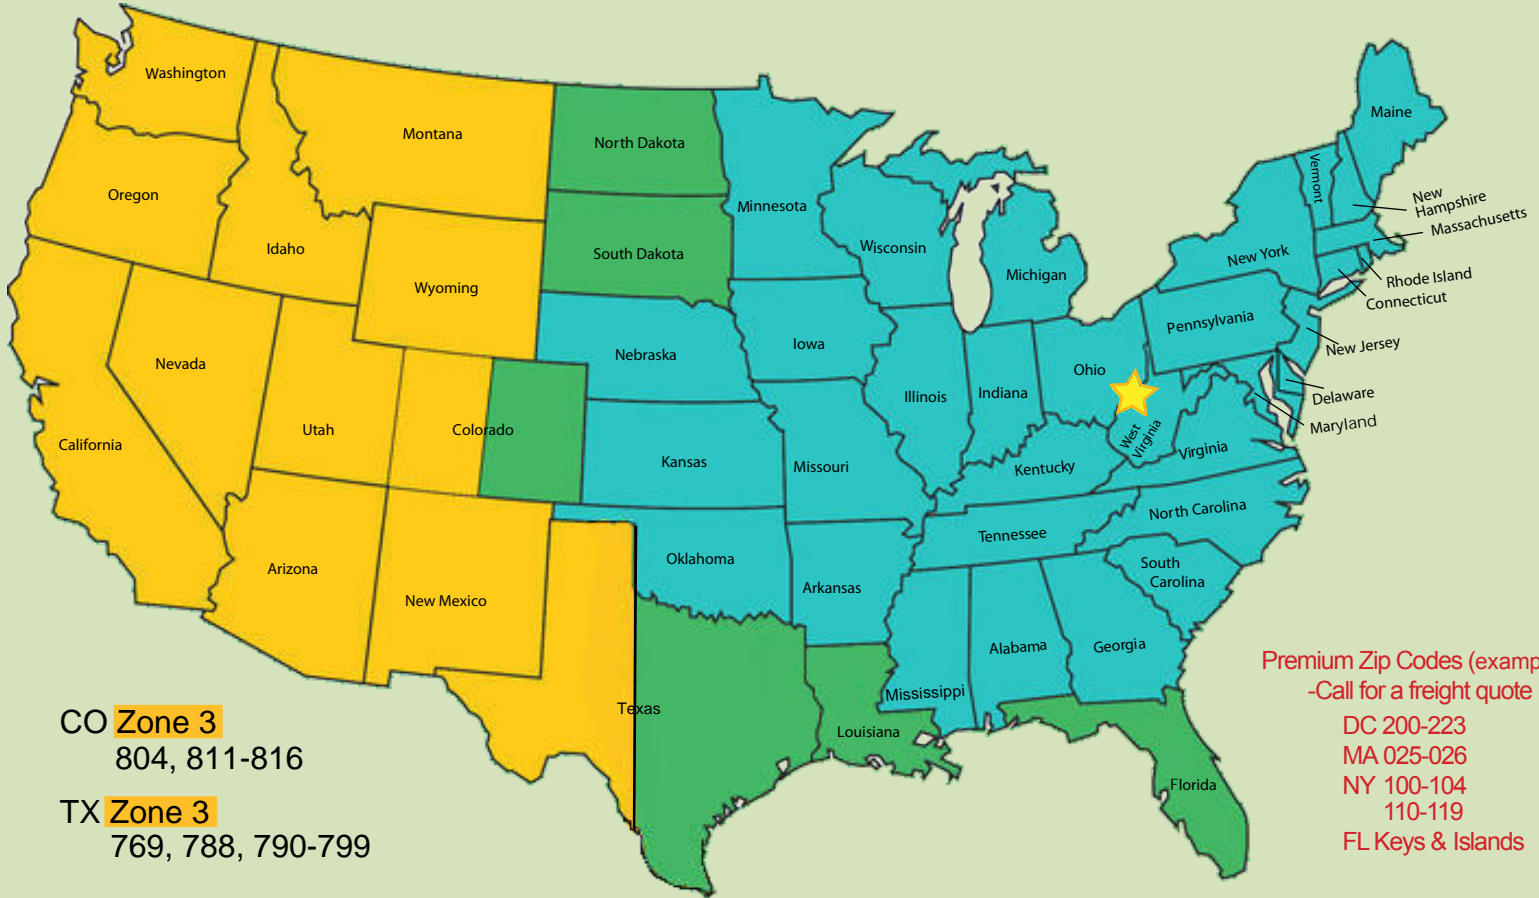

In-Stock Safes / FireFiles

Fast Delivery... 1, 2, 3 Days!

- **Zone 1 States** *FREE Freight Program (See Back for Details)*
- **Zone 2 States** *Flat \$150.00 Zone Freight (See Back for Details)*
- **Zone 3 States** *Call for Freight Cost (See Back for Details)*
- Tailgate Lift Available *On most safes less than 1200 lbs.*

Zone 1 States: AL, AR, CT, DE, GA, IL, IN, IA, KS, KY, ME, MD, MA, MI, MN, MS, MO, NE, NH, NJ, NY, NC, OH, OK, PA, RI, SC, TN, VT, VA, WV, WI

749 lbs or less \$100.00 Freight Charge
750 lbs or more FREE FREIGHT