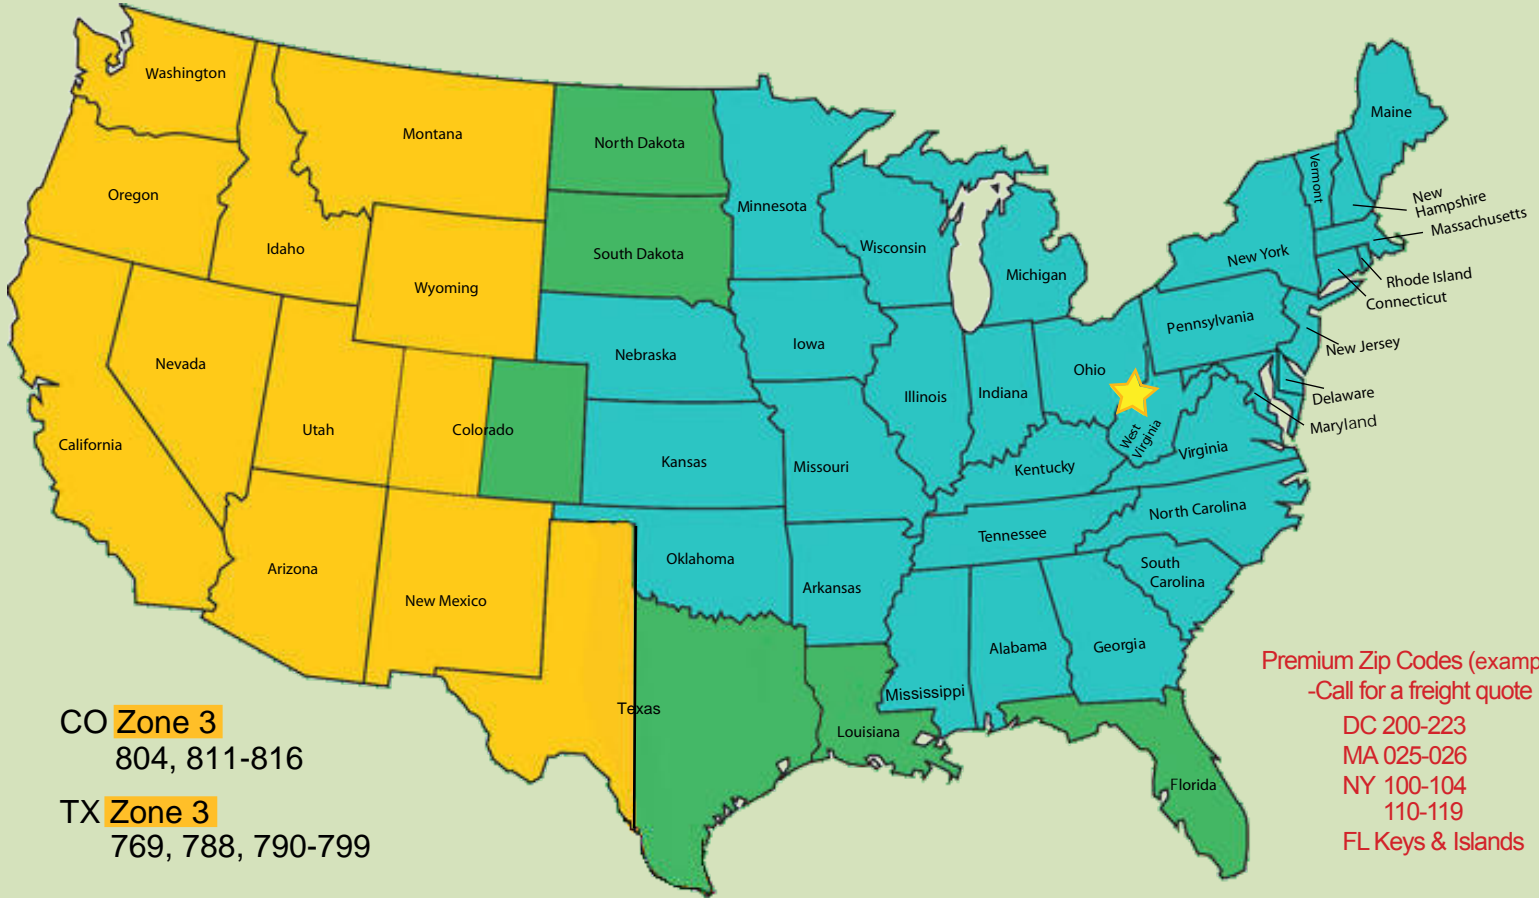

In-Stock Safes / FireFiles

Fast Delivery... 1, 2, 3 Days!

- **Zone 1 States** *FREE Freight Program (See Back for Details)*
- **Zone 2 States** *Flat \$150.00 Zone Freight (See Back for Details)*
- **Zone 3 States** *Call for Freight Cost (See Back for Details)*
- Tailgate Lift Available *On most safes less than 1200 lbs.*

Zone 1 States: AL, AR, CT, DE, GA, IL, IN, IA, KS, KY, ME, MD, MA, MI, MN, MS, MO, NE, NH, NJ, NY, NC, OH, OK, PA, RI, SC, TN, VT, VA, WV, WI

749 lbs or less \$100.00 Freight Charge
75 lbs or more FREE FREIGHT