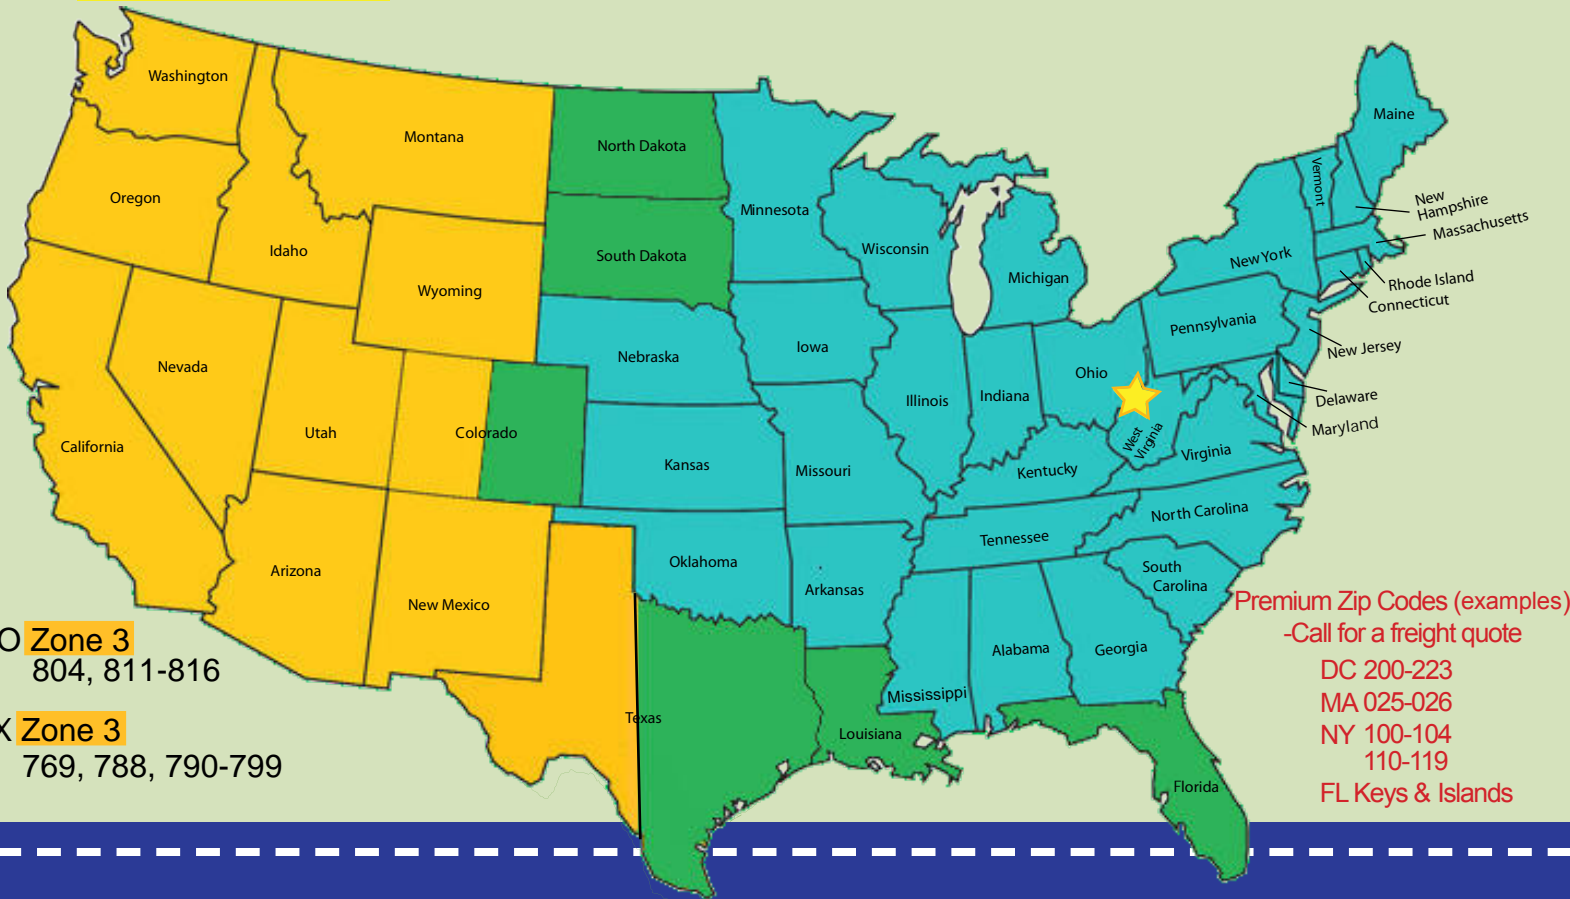

Restricted Delivery Sites

- Apartments
- Country Clubs
- Home Businesses
- Nursing Homes
- Retirement Communities
- Camps
- Estates
- Marinas
- Prisons
- Schools
- Churches
- Farms
- Military Bases
- Residence
- Yacht Clubs
- Convents
- Golf Courses
- Mini Storage
- Rectory