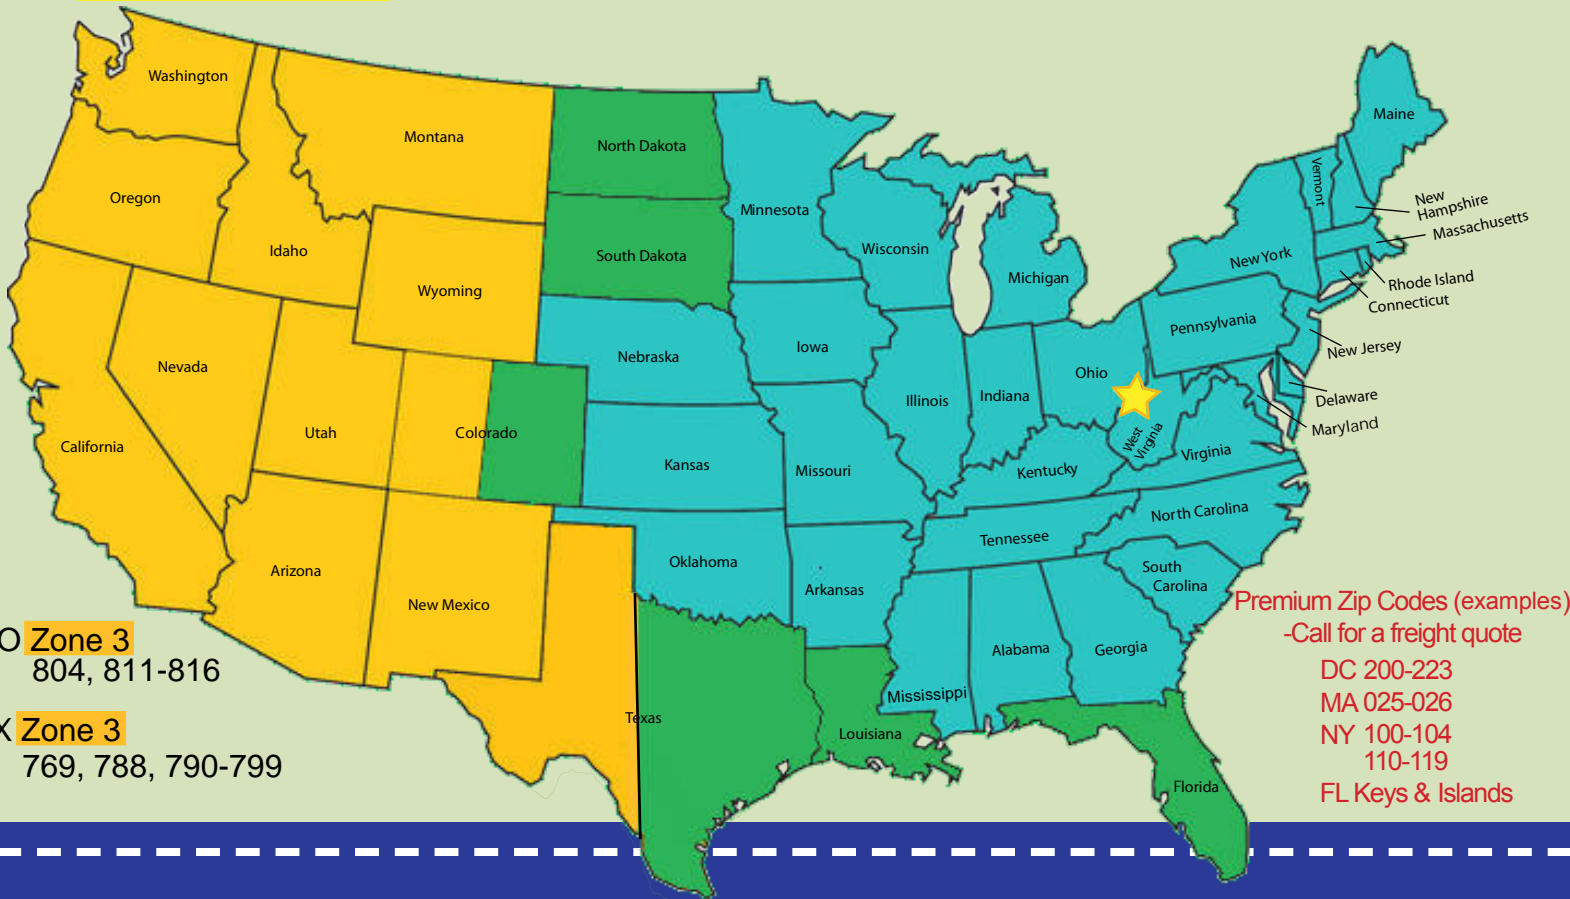

Restricted Delivery Sites

- Apartments
- Camps
- Churches
- Convents
- Country Clubs
- Estates
- Farms
- Golf Courses
- Home Businesses
- Marinas
- Military Bases
- Mini Storage
- Nursing Homes
- Prisons
- Residence
- Rectory
- Retirement Communities
- Schools
- Yacht Clubs