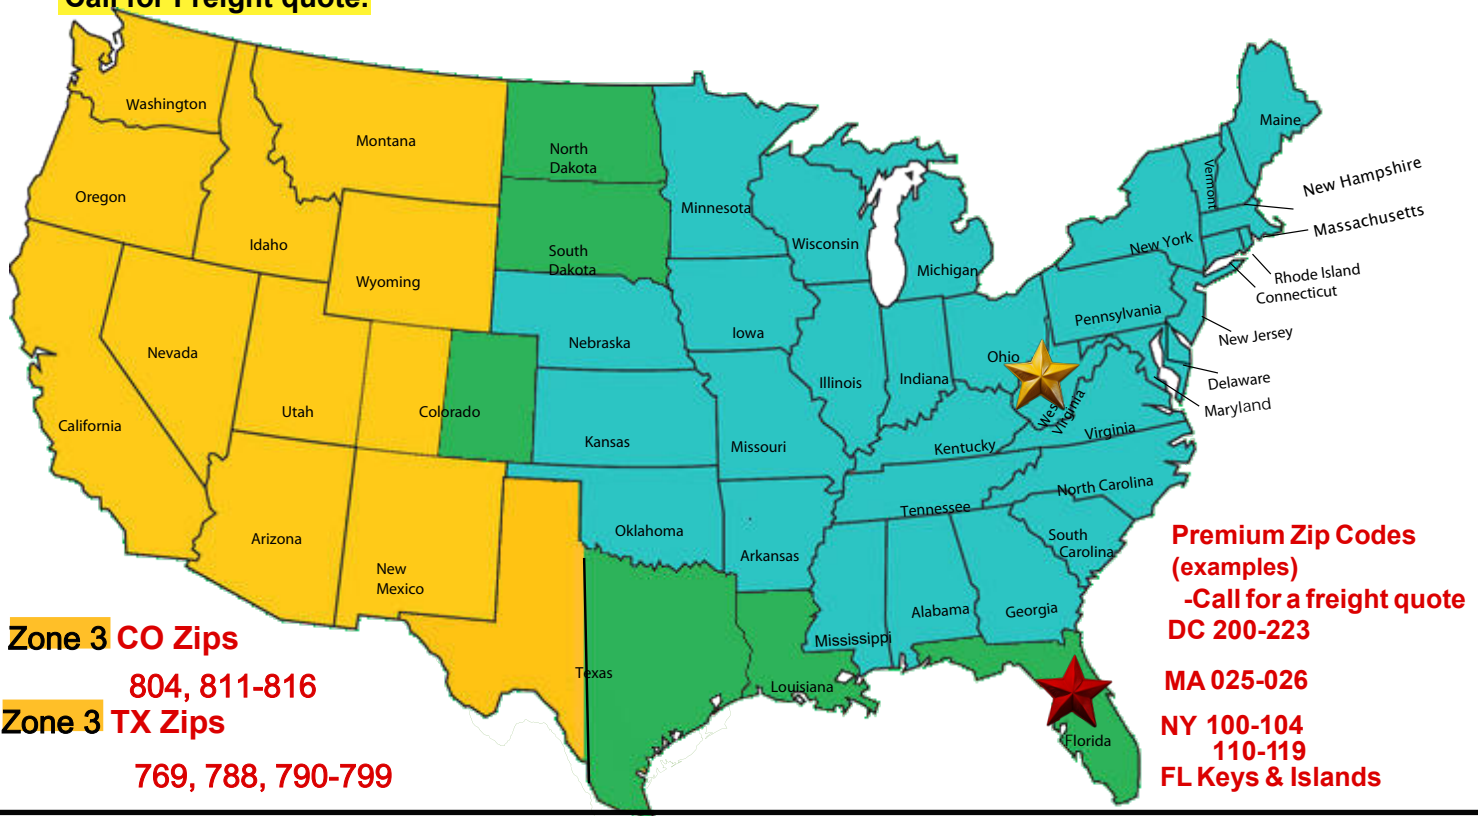

AMSEC, GARDALL & FIREKING

* **From Marietta, OH** ★ see page 1 & 2 for Freight Program

Zone 1 States AL, AR, CT, DE, GA, IL, IN, IA, KS, KY, ME, MD, MA, MI, MN, MS, MO, NE, NH, NJ, NY, NC, OH, OK, PA, RI, SC, TN, VT, VA, WV, WI

749 lbs or less FLAT \$100 FREIGHT
750 lbs or more FREE FREIGHT

** except (see Note above on TL rated safes or Prime Zip Codes)

Tailgate Lift Charge\$ 25.00
 Restricted Delivery Sites\$ 60.00 includes a Tailgate Lift

Zone 2 States CO*, FL, LA, ND, SD, TX* (Eastern CO, Central & Eastern TX)

FLAT \$150.00 Freight Charge on All Truck Shipments *except (see Note above on TL rated safes or Prime Zip codes)

Tailgate Lift Charge\$ 25.00
 Restricted Delivery Sites\$ 60.00 includes a Tailgate Lift

Zone 3 States: AZ, CA, CO*, ID, MT, NV, NM, OR, TX*, UT, WA, WY (Western CO, Western TX)
Call for Freight quote.

Restricted Delivery Sites

- Apartments
- Country Clubs
- Home Businesses
- Nursing Homes
- Retirement Communities
- Camps
- Estates
- Marinas
- Prisons
- Schools
- Churches
- Farms
- Military Bases
- Residence
- Yacht Clubs
- Convents
- Golf Courses
- Mini Storage
- Rectory