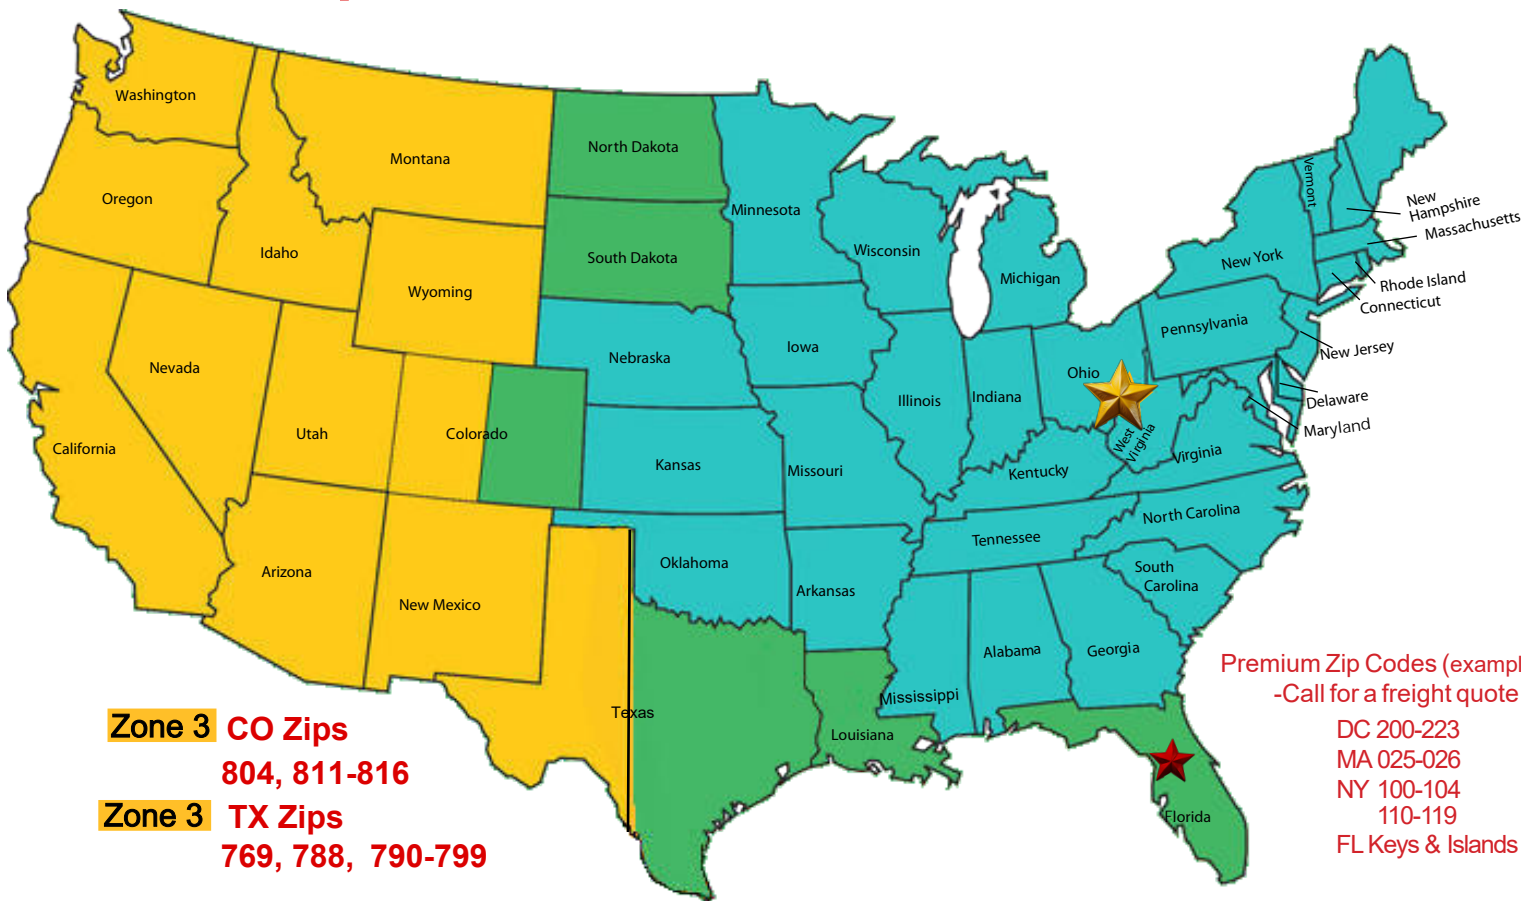

In-Stock Safes / Fire Files

Effective 01/26

Fast Delivery... All Safe Orders.

ONLY Serving the DEALER TRADE with SAFES & FIRE FILES.

..... from...

Oviedo, FL

See Page 3 for Freight Program

See Page 1 & 2 for Freight Program

QUICK Ship Models: from...

Marietta, OH

- **Zone 1 States** *FREE Freight Program (See Page 2 for Details)*
- **Zone 2 States** *Flat \$150.00 Zone Freight (See Page 2 for Details)*
- **Zone 3 States** *Call for Freight Cost (see Page 3 for Details)*
- Tailgate Lift Available On most safes less than 1400 lbs.

AMSEC, GARDALL & FIREKING

* **From Marietta, OH** ★ see page 1 & 2 for Freight Program

Zone 1 States AL, AR, CT, DE, GA, IL, IN, IA, KS, KY, ME, MD, MA, MI, MN, MS, MO, NE, NH, NJ, NY, NC, OH, OK, PA, RI, SC, TN, VT, VA, WV, WI

8 Safes Ship FREE or 5 Safes Flat \$195 charge 4 Safes or Less **Freight Quoted**
To: DE, IL, IN, KS, KY, MD, MO, NJ, OH, OK, PA, TX (EASTERN), VA, WV

MV30 (TL30s)

*ADD-ON CHARGES

- MV30 1114- \$50 EACH
- MV30 2017- \$100 EACH
- MV30 2618- \$150 EACH
- MV30 3820- \$200 EACH
- MV30 6126- \$300 EACH
- MV30 6729- \$350 EACH